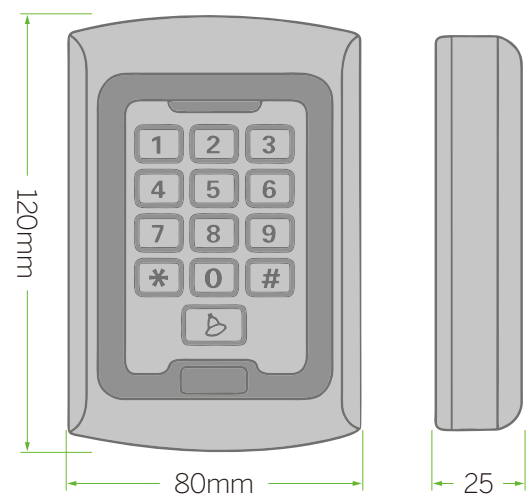

Dimensions(mm)

S4A Industrial Co., Limited

Address: 6th Floor, Haotai Industrial Zone, Minzhi road,
Longhua District, Shenzhen. CN 518131

Tel: +86 755 29450011

www.s4a-access.com / Email: sales@s4a-access.com
Mob/Whatsapp/Wechat/Viber: +86 134 1050 0721